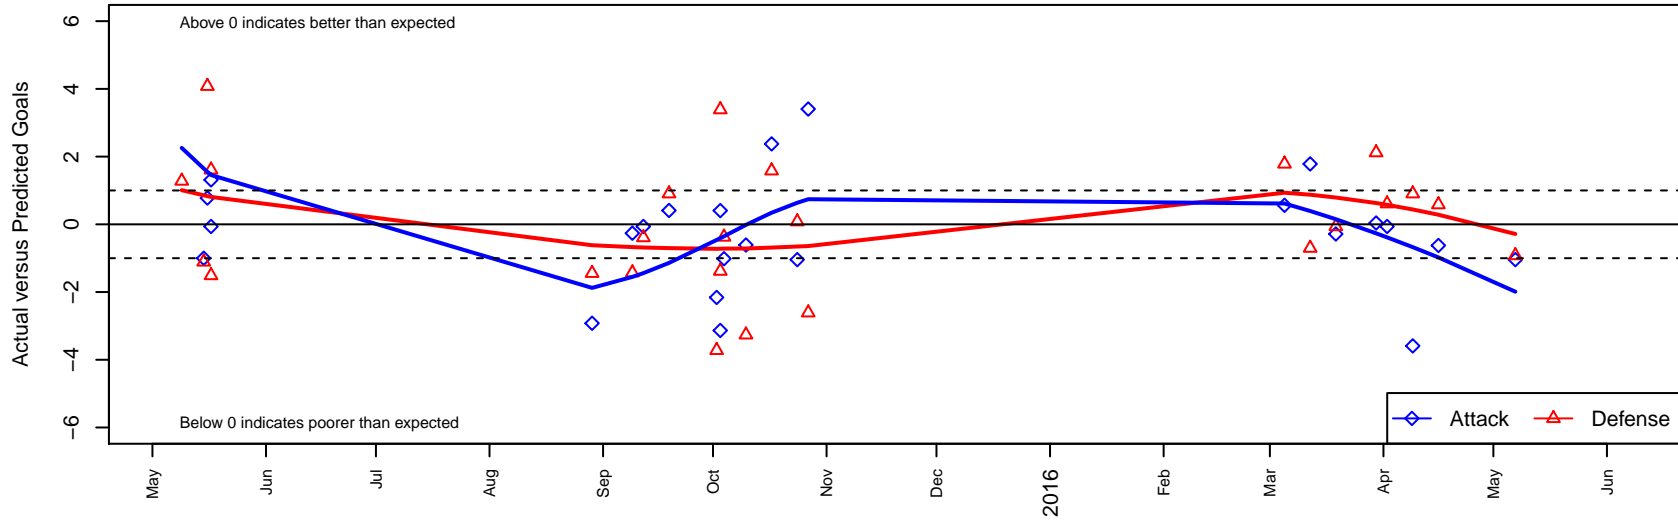

Boise Nationals Barcelona Red B03

Boise Nationals
 Boise, ID
 B03 total strength=458
 attack=0.42 defense=0.22
 fall league = Idaho D3 U12 South U12
 spr league = Spr Idaho D3 U12 South U12

alt names used:
 BNSC BARCELONA RED
 BNSC BARCELONA RED (ID)
 BOISE NATIONALS U12 B BNSC BARCELON

Venues played:
 2014 Spr Idaho D3 A U11
 2014 ID Directors Cup U11B Silver West U11
 2015 Idaho D3 U12 South U12
 2015 GEM State Challenge U12B Silver West U11
 2015 Spr Idaho D3 U12 South U12

Boise Nationals Barcelona Red B03
 Dots are actual minus expected GF (blue circles) and GA (red triangles).
 Blue line is smoothed change in attack strength. Red is smoothed change in defense strength.

**attack and defense variance (black dot)
relative to other teams
and top 10 in region**

**attack and defense rating
relative to others at age
and all opponents in last 13 months**

Performance relative to 13 month average