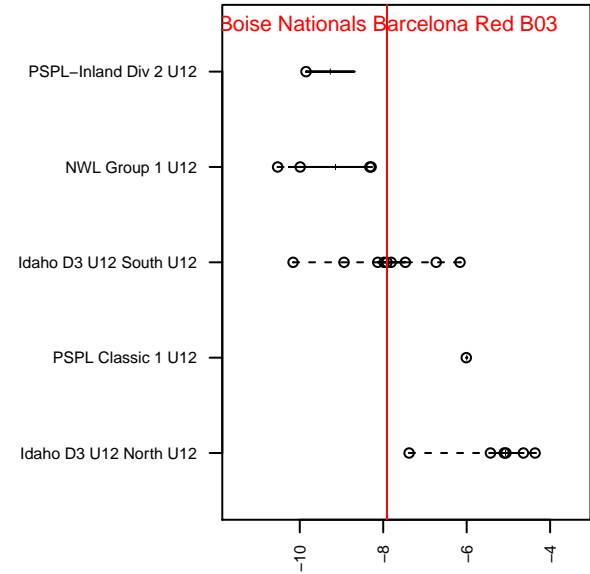

Boise Nationals Barcelona Red B03

Boise Nationals
 Boise, ID
 B03 total strength=458
 attack=0.42 defense=0.22
 fall league = Idaho D3 U12 South U12
 spr league = Spr Idaho D3 U12 South U12

alt names used:
 BNSC BARCELONA RED
 BNSC BARCELONA RED (ID)
 BOISE NATIONALS U12 B BNSC BARCELON

Venues played:
 2014 Spr Idaho D3 A U11
 2014 ID Directors Cup U11B Silver West U11
 2015 Idaho D3 U12 South U12
 2015 GEM State Challenge U12B Silver West U11
 2015 Spr Idaho D3 U12 South U12

Boise Nationals Barcelona Red B03
 Dots are actual minus expected GF (blue circles) and GA (red triangles).
 Blue line is smoothed change in attack strength. Red is smoothed change in defense strength.

**attack and defense variance (black dot)
relative to other teams
and top 10 in region**

**attack and defense rating
relative to others at age
and all opponents in last 13 months**

Performance relative to 13 month average